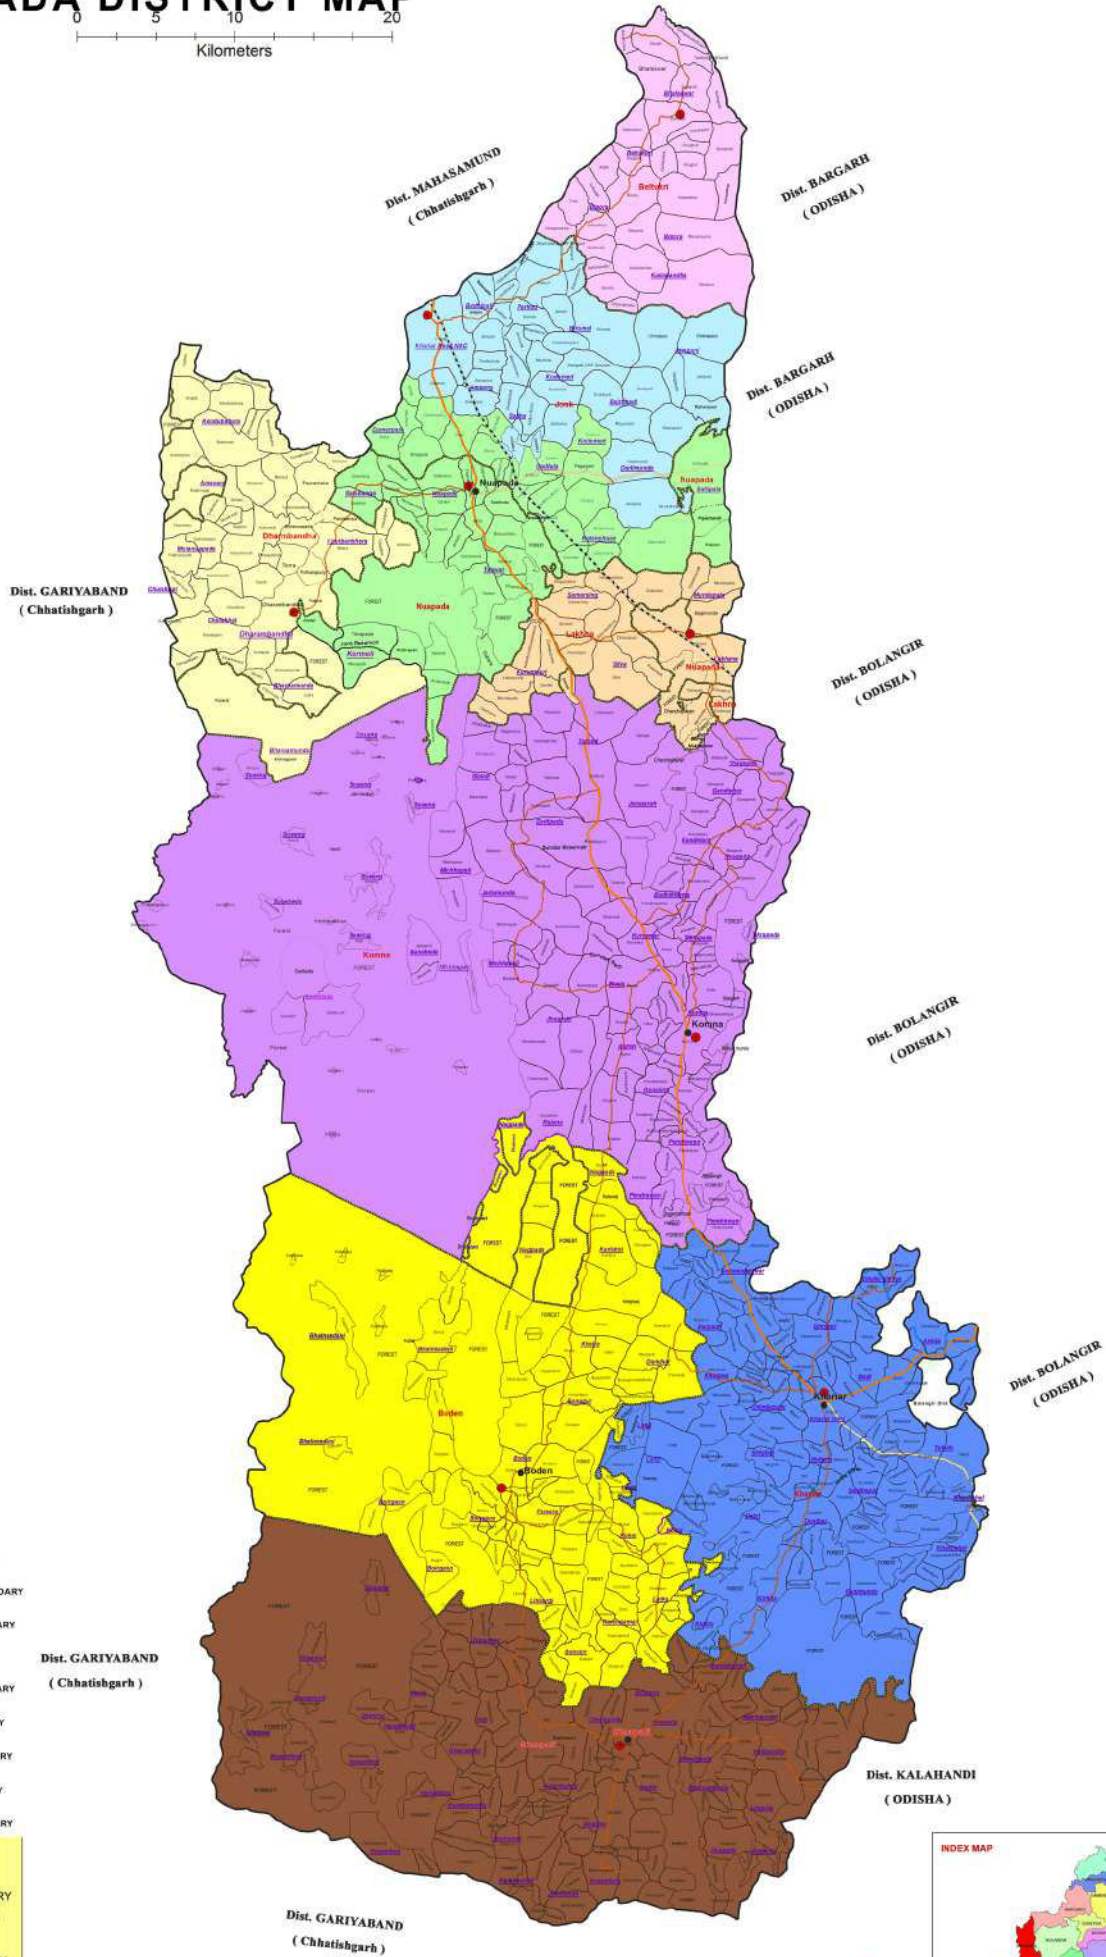

# NUAPADA DISTRICT MAP

## Legend

- JONK THANA BOUNDARY
- BELTUKARI THANA BOUNDARY
- NUAPADA THANA BOUNDARY
- DHARAMBANDHA THANA BOUNDARY
- LAKHANA THANA BOUNDARY
- KOMNA THANA BOUNDARY
- KHARIAR THANA BOUNDARY
- BODEN THANA BOUNDARY
- SINAPALI THANA BOUNDARY

Dist. GARIYABAND  
(Chhatishgarh)

Dist. KALAHANDI  
(ODISHA)

Dist. GARIYABAND  
(Chhatishgarh)

- PS BOUNDARY
- DISTRICT BOUNDARY
- BLOCK BOUNDARY
- GP BOUNDARY
- VILLAGE BOUNDARY
- RAILWAY
- STATE HIGHWAY
- NATIONAL HIGHWAY
- DISTRICT ROAD
- BLOCK HQ.
- POLICE STATION