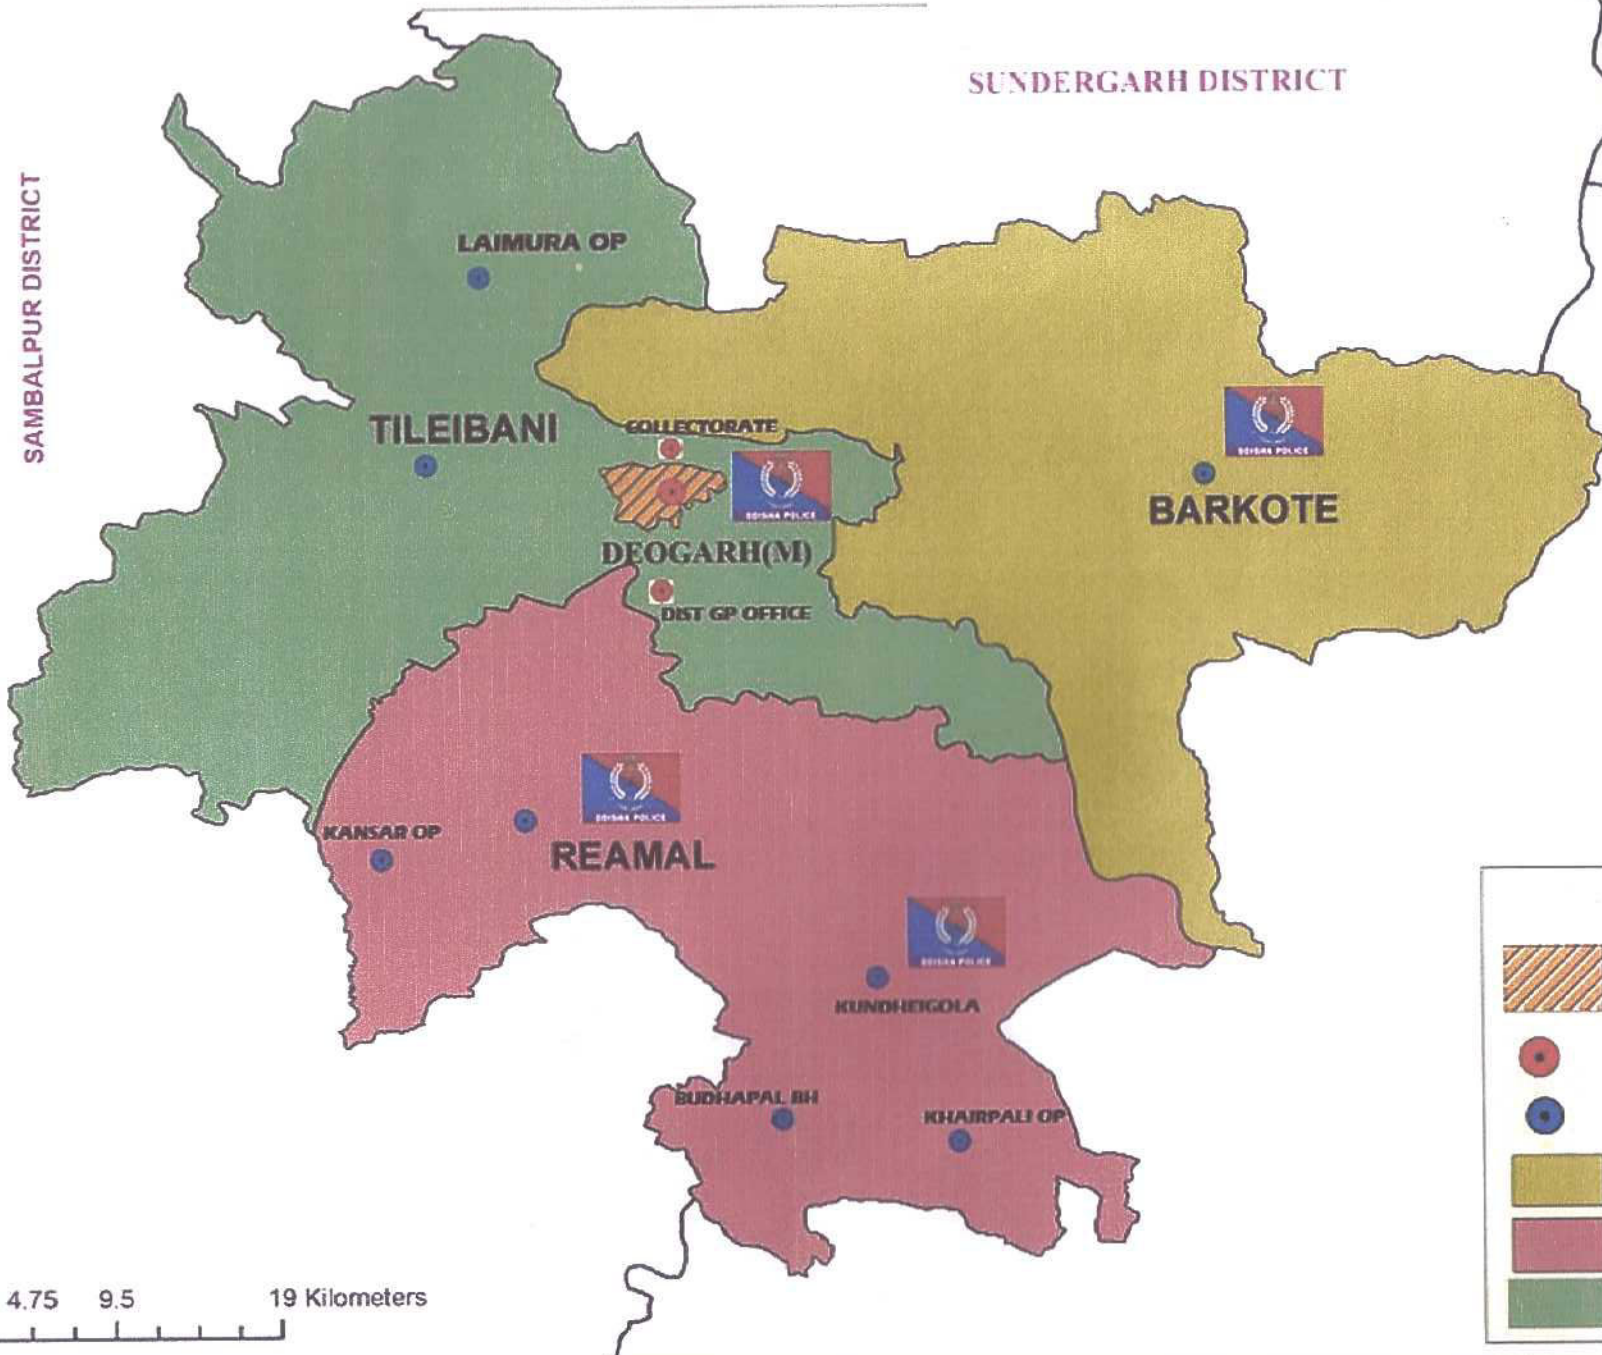

DISTRICT:DEOGARH

SUNDERGARH DISTRICT

KENDUJHAR DISTRICT

SAMBALPUR DISTRICT

LAIMURA OP

TILEIBANI

COLLECTORATE

DEOGARH(M)

DIST GP OFFICE

BARKOTE

KANSAR OP

REAMAL

KUNDHEIGOLA

BUDHAPAL BH

KHAIRPALI OP

ANUGUL DISTRICT

LEGEND

MUNICIPALITY

DISTRICT HEADQUARTER

BLOCK HEADQUARTERS

BARKOTE BLOCK

REAMAL BLOCK

TILEIBANI BLOCK

4.75 9.5 19 Kilometers